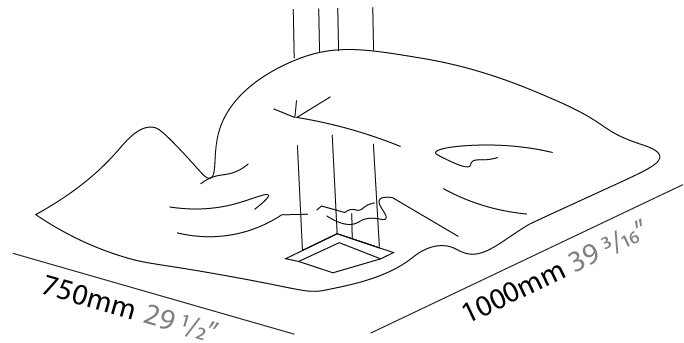

PROJECT	_____
TYPE	_____
SPECIFIER	_____
QUANTITY	_____
DATE	_____

CRASH SURFACE

D132053- _____
base number

1. To build a product code in our configurator select the specify button on the base model # product page
2. To build a manual product code on this datasheet choose from the options listed below in blue font and add the suffix to the base model #

GENERAL

Series: Crash
Brand: Knikerboker
Division: Design
Mounting Type: Surface
Mounting Location: Ceiling

PHYSICAL

Shape: Rectangle
Length (mm): 750
Length (in): 29 1/2
Width (mm): 750
Width (in): 29 1/2
Extension (mm): 150
Extension (in): 5 7/8
Light Distribution: Indirect
Fixture Finish: EWH / EBK / MAN / COF / PRD / SLF / GLF / CLF / BRL / EWS / EWG / EWC / EWR / EBS / EBG / EBC / EBC / EBB / MAS / MAD / MAC / MAB / COS / CGO / CCL / CBL / PRS / PRG / PRC / PRB
Fixture Material: Metal

ELECTRICAL

Lamp Type: LED
Input Wattage (W): 21
Total Output Wattage (W): 20
Dimming: Tri-Mode (Non-Dimming and Phase Dimming (120Vac only) and 0-10V Dimming)
Driver Included: Yes
Driver Location: Integrated
Driver Type: Constant Current - Universal
Driver Class: Class 2
Input Voltage (V): 120 - 277
Constant Current (MA): 250
Upon Request: 0-10Vdc dimming / Phase dimming @120Vac / 277Vac

LED

Number of LEDs: 2
Color Temperature (°K): 3000
Max. Delivered Lumen (lm): 1100
CRI: >85 CRI
Lamp Life (hrs): 50000

OPTICAL

RATINGS AND CERTIFICATIONS

Certified By: Certified for North American Standards
IP rating: IP20