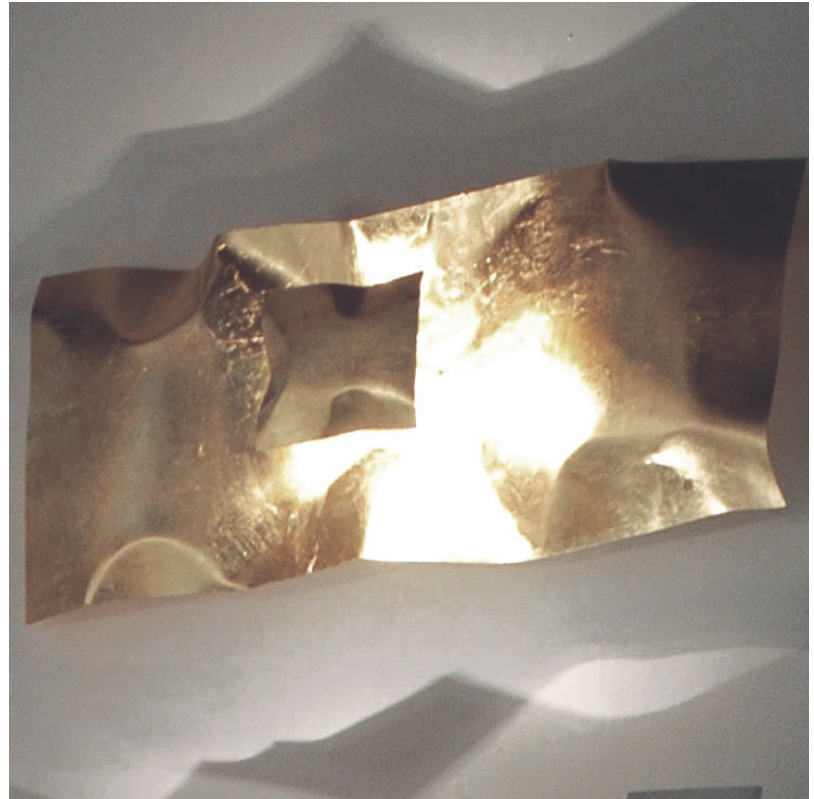

CRASH SURFACE

D133003-

base number   Finish
Options

1. To build a product code in our configurator select the specify button on the base model # product page
2. To build a manual product code on this datasheet choose from the options listed below in blue font and add the suffix to the base model #

GENERAL

Series: Crash
Brand: Knikerboker
Division: Design
Mounting Type: Surface
Mounting Location: Wall
Subcategory: Ambient

PHYSICAL

Shape: Rectangle
Length (mm): 1000
Length (in): 39 ³/₈
Height (mm): 1000
Height (in): 39 ³/₈
Extension (mm): 260
Extension (in): 10 ¹/₄
Light Distribution: Indirect
[Fixture Finish: EWH / EBK / MAN / COF / PRD / SLF / GLF / CLF / BRL](#)
Fixture Material: Metal

ELECTRICAL

Lamp Type: LED
Input Wattage (W): 10.5
Total Output Wattage (W): 10
Dimming: Tri-Mode (Non-Dimming and Phase Dimming (120Vac only) and 0-10V Dimming)
Driver Included: Yes
Driver Location: Integrated
Driver Type: Constant Current - Universal
Driver Class: Class 2
Input Voltage (V): 120 - 277
Constant Current (MA): 250
Upon Request: 0-10Vdc dimming / Phase dimming @120Vac / 277Vac

LED

Number of LEDs: 1
Color Temperature (°K): 3000
Max. Delivered Lumen (lm): 1100
CRI: >85 CRI
Lamp Life (hrs): 50000

OPTICAL

RATINGS AND CERTIFICATIONS

Certified By: Certified for North American Standards
IP rating: IP20